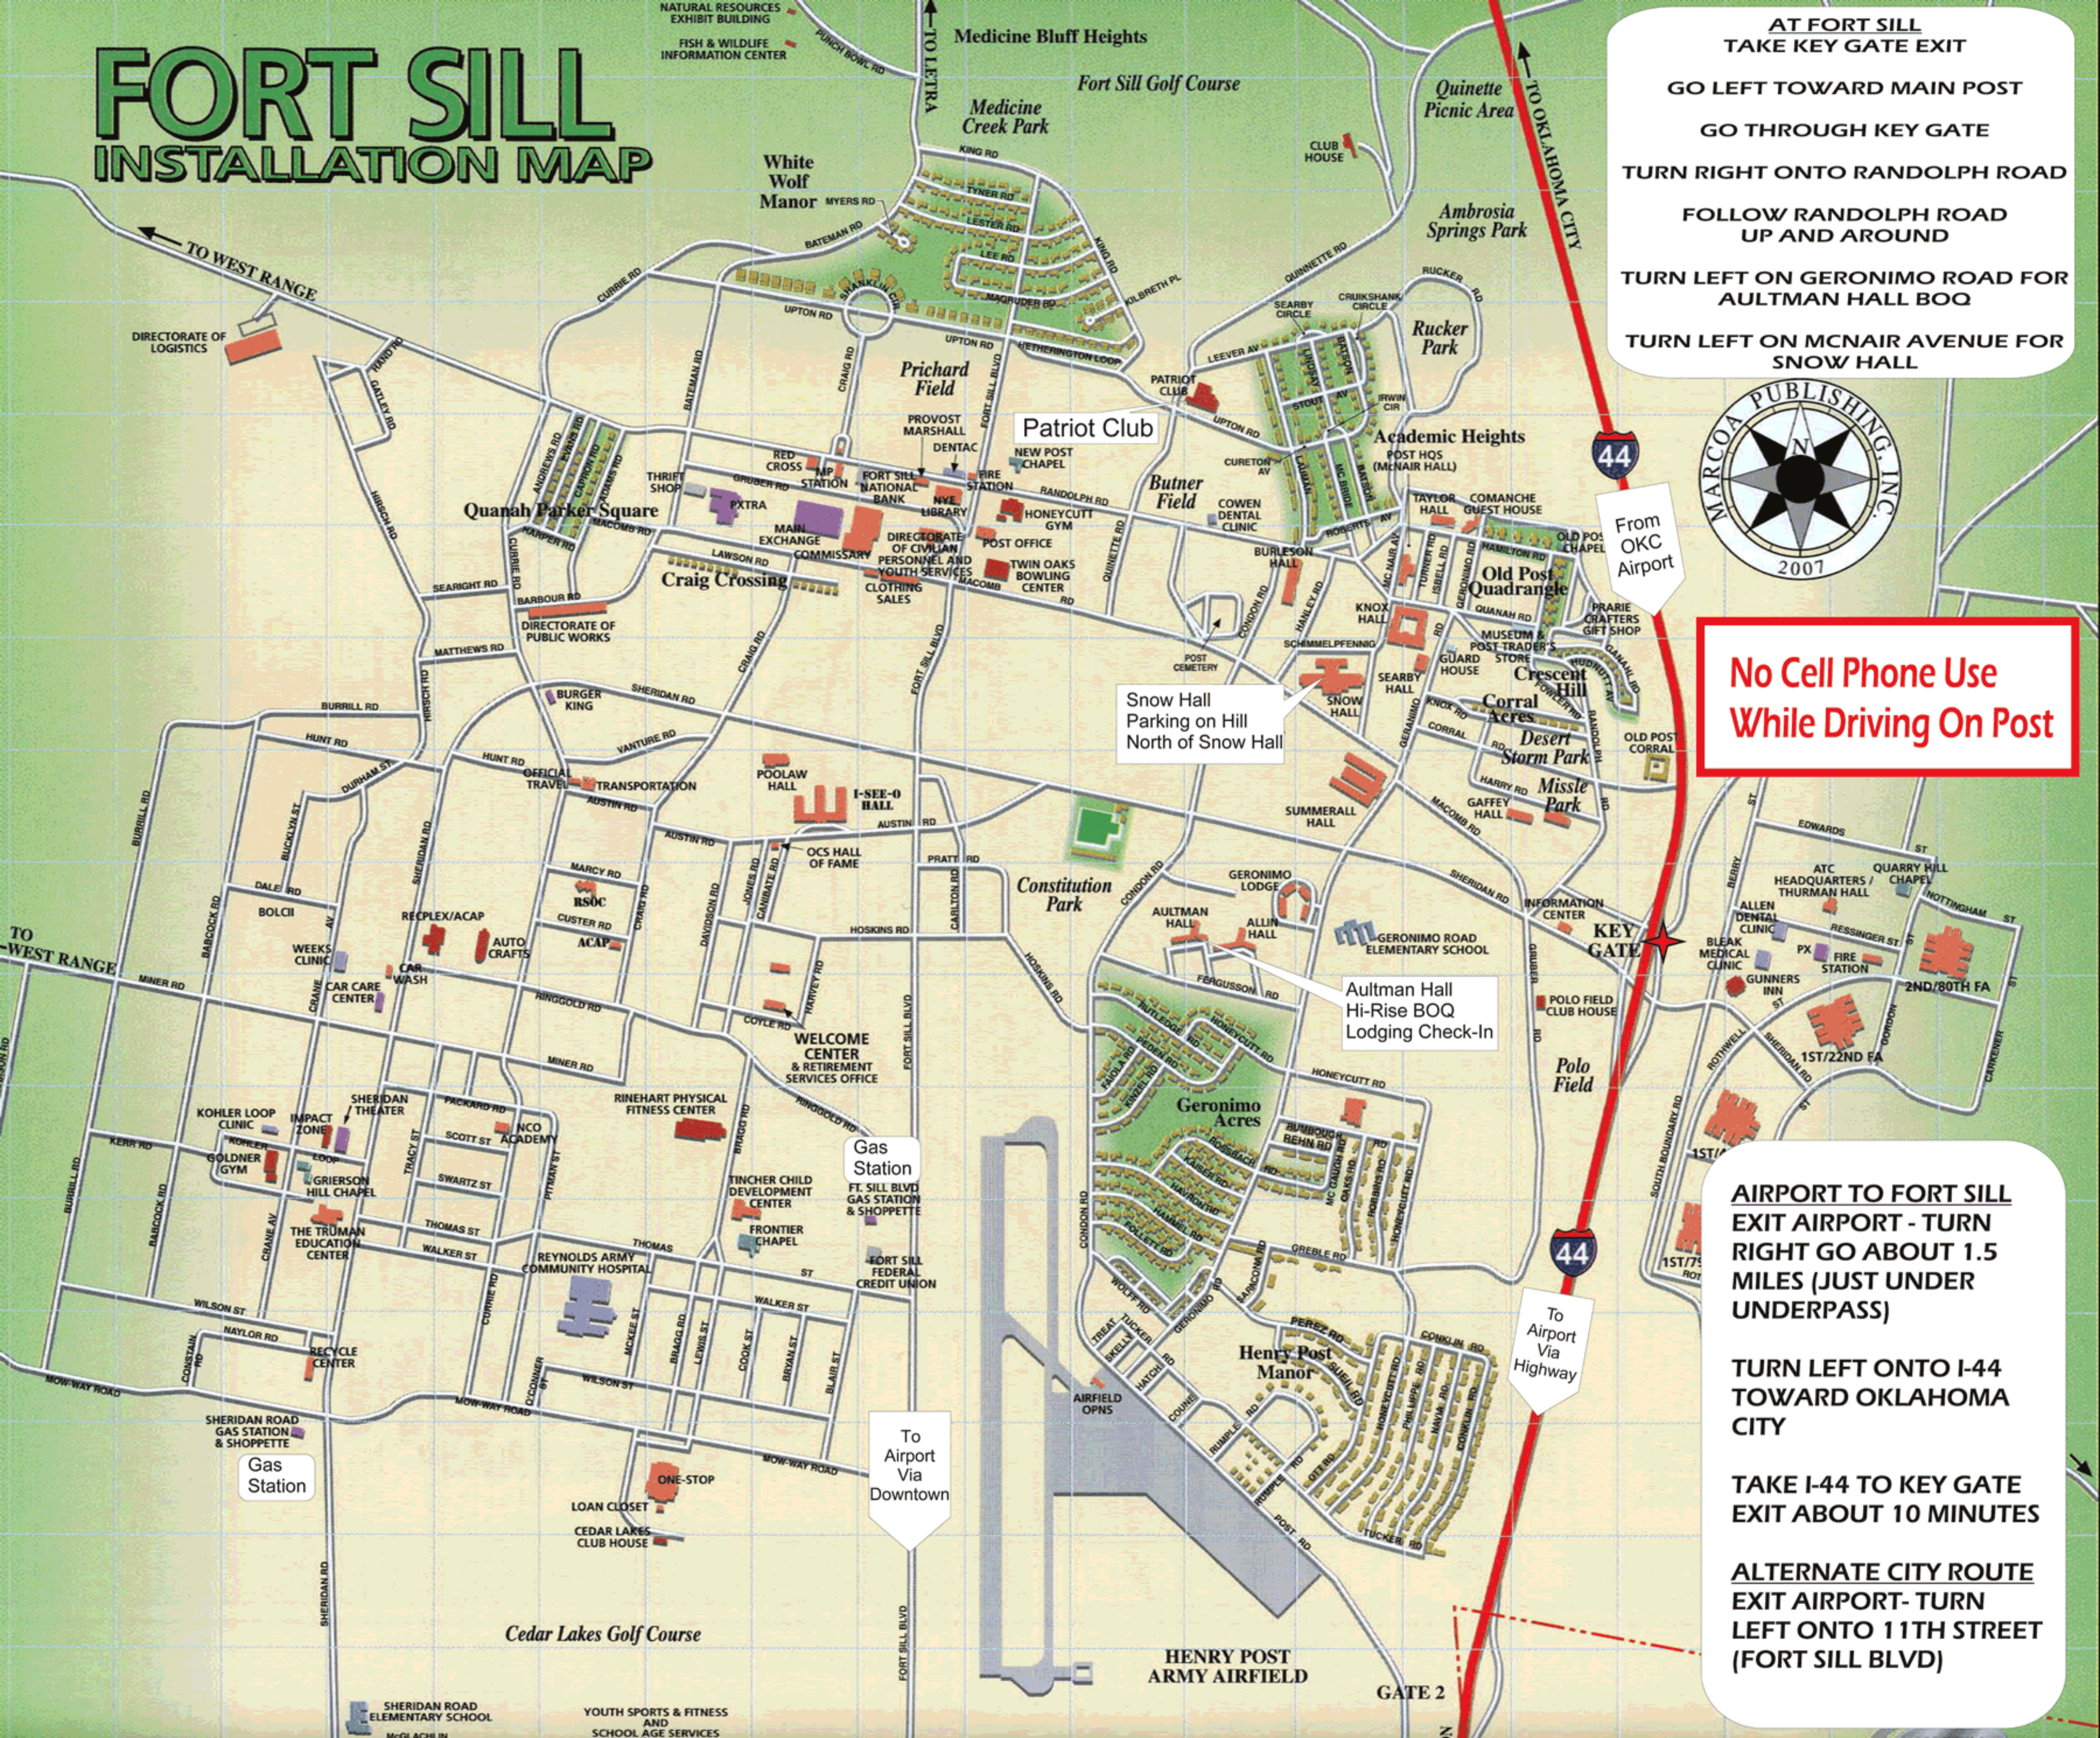

FORT SILL INSTALLATION MAP

**AT FORT SILL
TAKE KEY GATE EXIT**

GO LEFT TOWARD MAIN POST

GO THROUGH KEY GATE

TURN RIGHT ONTO RANDOLPH ROAD

FOLLOW RANDOLPH ROAD
UP AND AROUND

TURN LEFT ON GERONIMO ROAD FOR
AULTMAN HALL BOQ

TURN LEFT ON MCNAIR AVENUE FOR
SNOW HALL

**No Cell Phone Use
While Driving On Post**

**AIRPORT TO FORT SILL
EXIT AIRPORT - TURN
RIGHT GO ABOUT 1.5
MILES (JUST UNDER
UNDERPASS)**

TURN LEFT ONTO I-44
TOWARD OKLAHOMA
CITY

TAKE I-44 TO KEY GATE
EXIT ABOUT 10 MINUTES

**ALTERNATE CITY ROUTE
EXIT AIRPORT- TURN
LEFT ONTO 11TH STREET
(FORT SILL BLVD)**

From OKC
Airport

To Airport
Via
Highway

Snow Hall
Parking on Hill
North of Snow Hall

Aultman Hall
Hi-Rise BOQ
Lodging Check-In

To Airport
Via
Downtown

Gas
Station

Gas
Station
FT. SILL BLVD
GAS STATION & SHOPPETTE

Cedar Lakes Golf Course

HENRY POST
ARMY AIRFIELD

GATE 2

SHERIDAN ROAD
ELEMENTARY SCHOOL